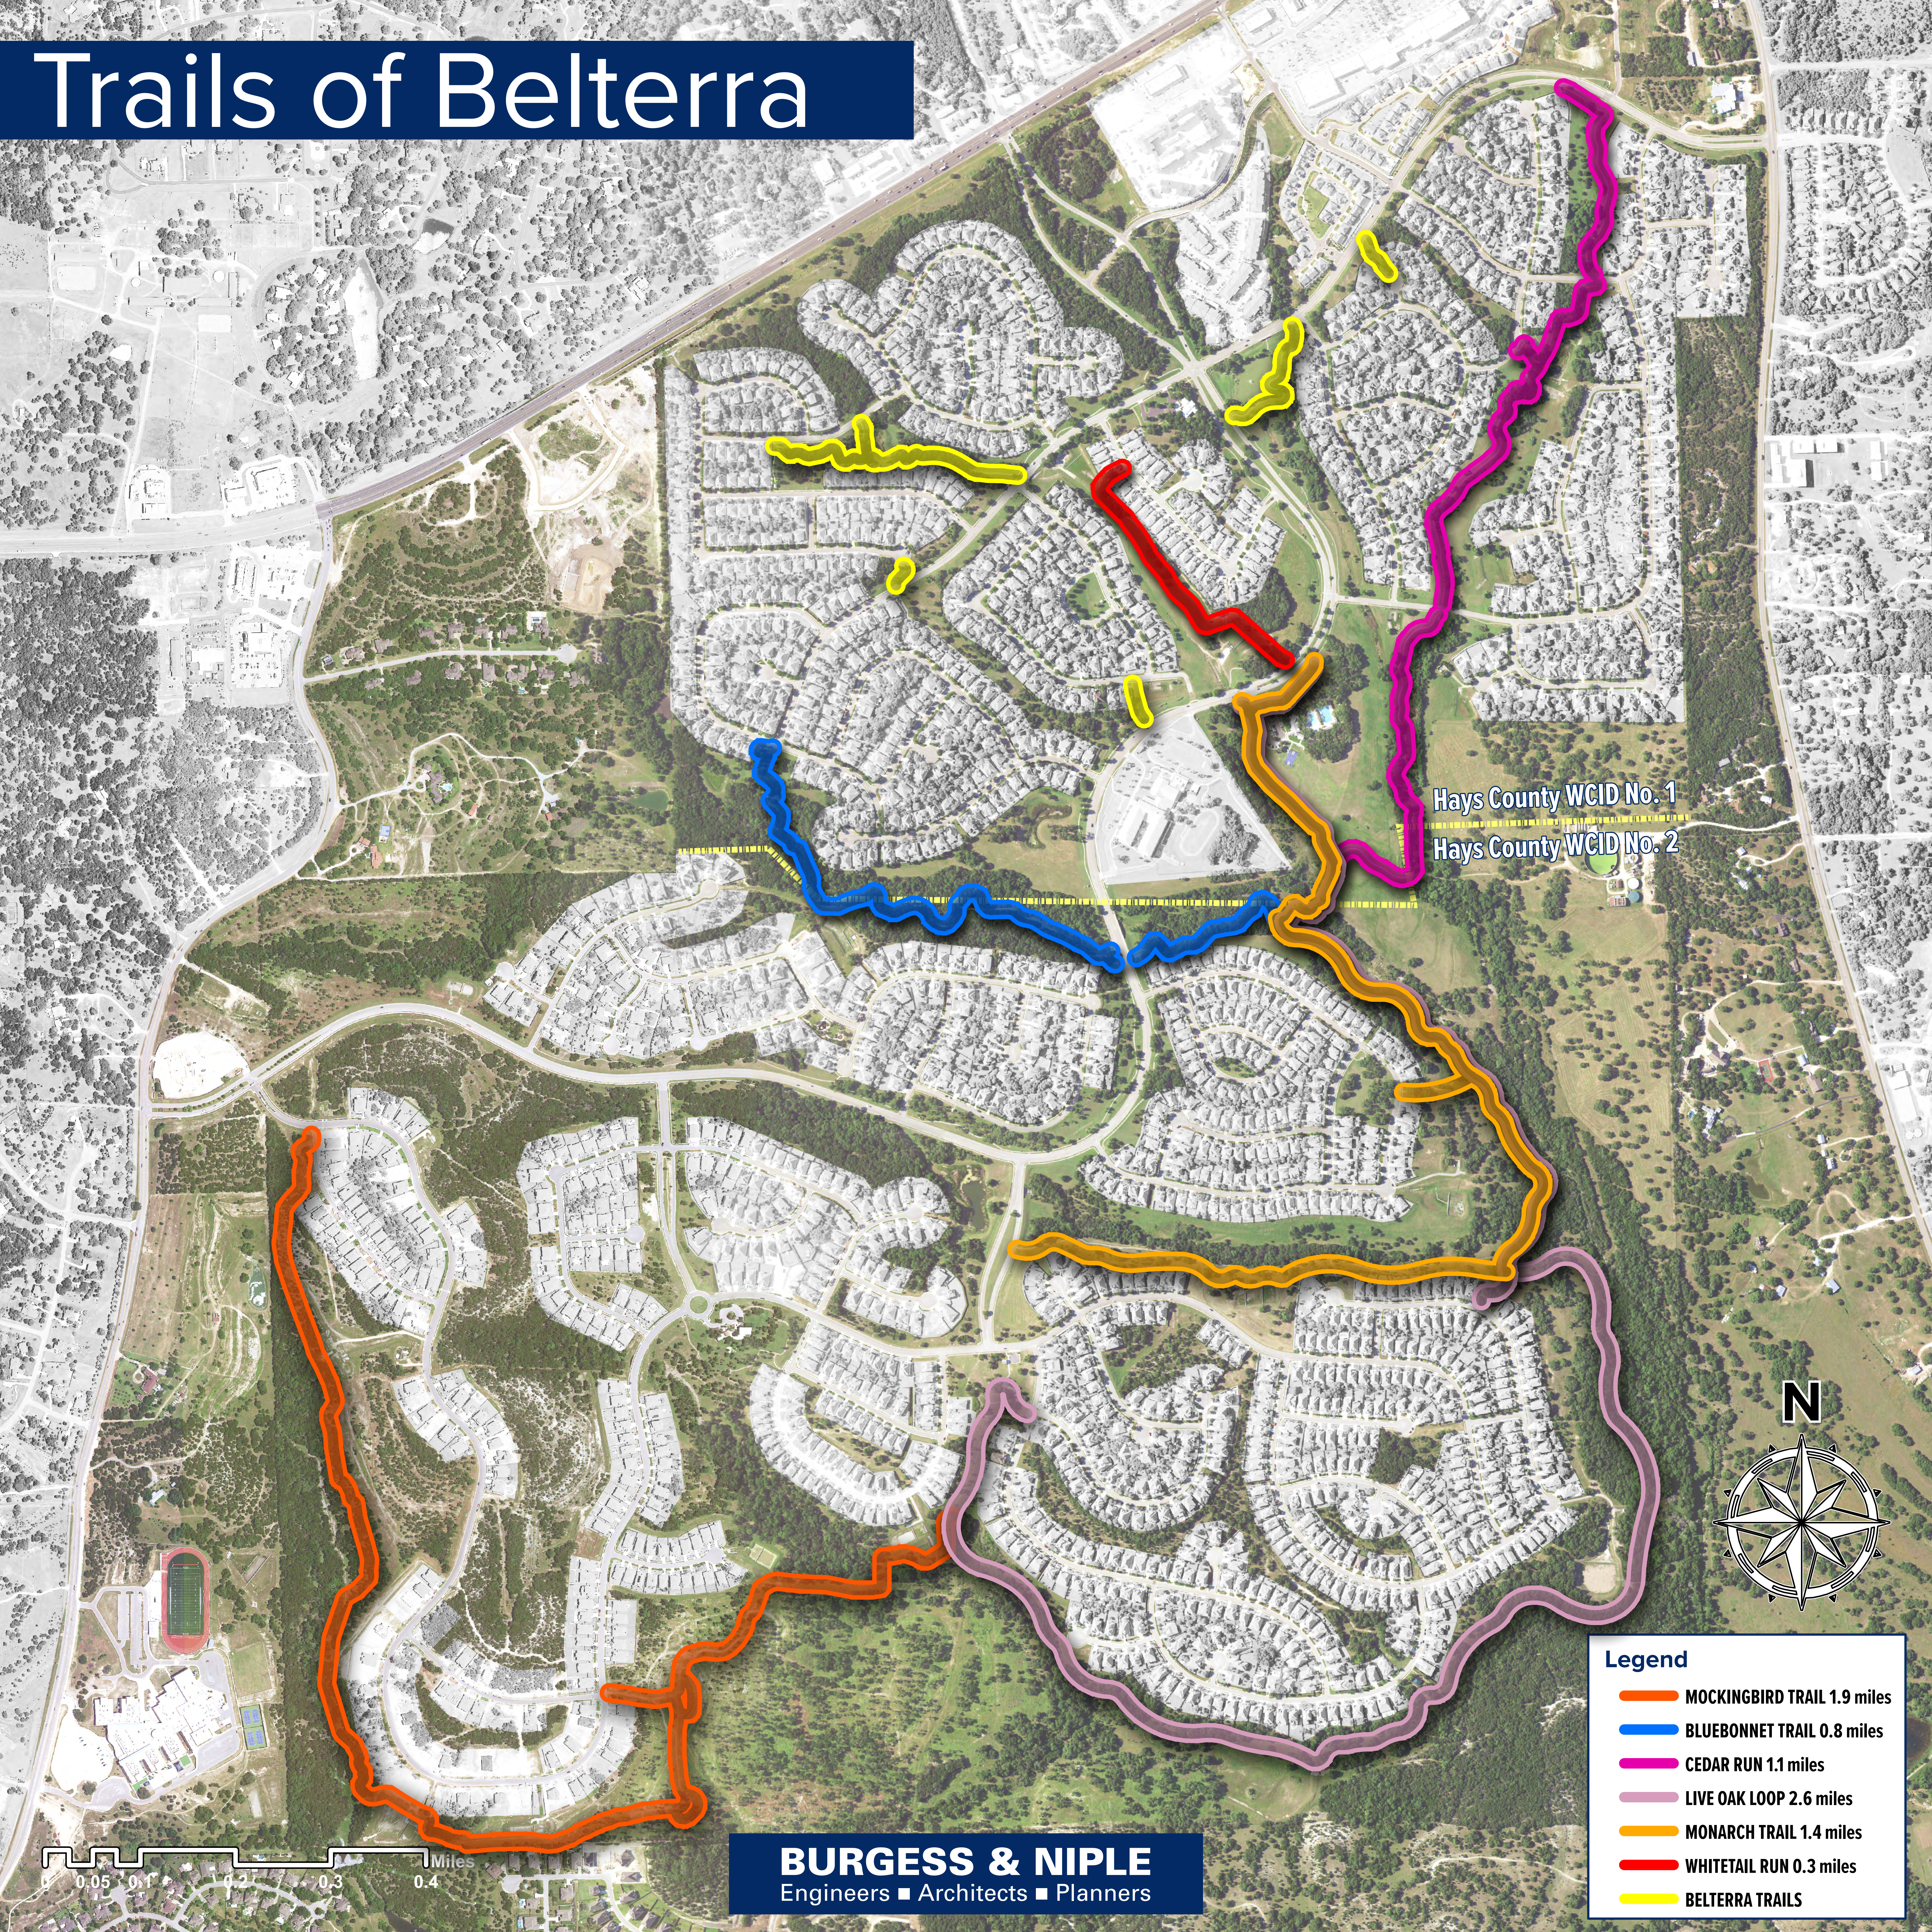

Trails of Belterra

Hays County WCID No. 1
Hays County WCID No. 2

- Legend**
- MOCKINGBIRD TRAIL 1.9 miles
 - BLUEBONNET TRAIL 0.8 miles
 - CEDAR RUN 1.1 miles
 - LIVE OAK LOOP 2.6 miles
 - MONARCH TRAIL 1.4 miles
 - WHITETAIL RUN 0.3 miles
 - BELTERRA TRAILS